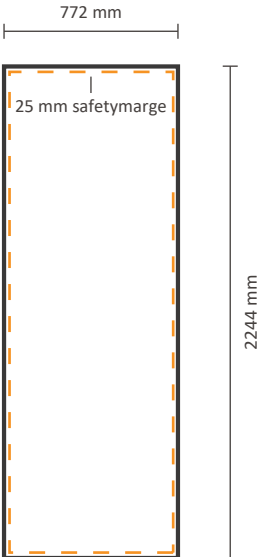

Template for frontside and sides

Frontside graphic can be ordered either with or without sides.
See below for the possibilities.

Actual size of graphic:

Frontside including sides:

1454 * 2244 mm (W/H)

Frontside excluding sides:

772 * 2244 mm (W/H)

Template for backside

Actual size of graphic:

772 * 2244 mm (W/H)

Pop-Up Impress Straight 2x3 (IMPR23S)

Graphical specifications

Template for frontside and sides

Frontside graphic can be ordered either with or without sides.
See below for the possibilities.

	Actual size of graphic:	
Frontside including sides:	2190 * 2244 mm (W/H)	
Frontside excluding sides:	1508 * 2244 mm (W/H)	

Template for backside

Actual size of graphic: 1508 * 2244 mm (W/H)

Pop-Up Impress Straight 3x3 (IMPR33S)

Actual size of graphic:

Frontside including sides:

6603 * 2244 mm (W/H)

Frontside excluding sides:

5921 * 2244 mm (W/H)

Template for backside

Actual size of graphic:

5921 * 2244 mm (W/H)