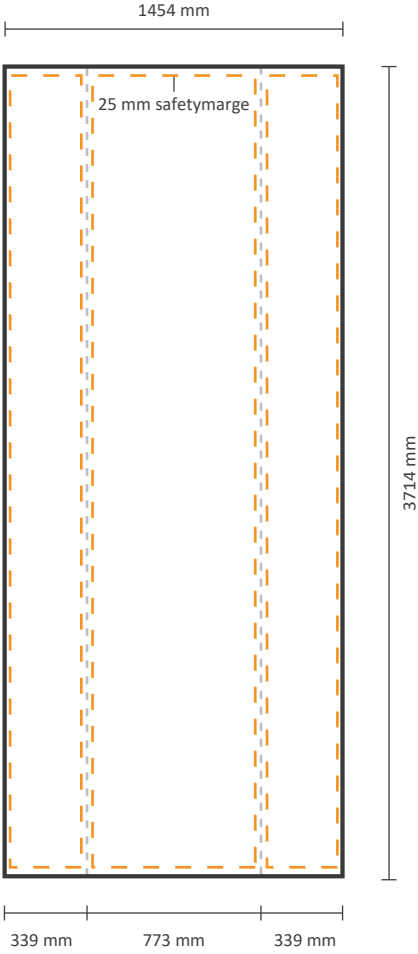

Frontside excluding sides: 4452 * 2980 mm (W/H)

Template for backside

Actual size of graphic: 4452 * 2980 mm (W/H)

Pop-Up Impress Straight 7x4 (IMPR74S)

Graphical specifications

Template for frontside and sides

Actual size of graphic:

Frontside including sides:

6603 * 2980 mm (W/H)

Frontside excluding sides:

5921 * 2980 mm (W/H)

Template for backside

Actual size of graphic:

5921 * 2980 mm (W/H)

Frontside including sides:	1454 * 3714 mm (W/H)	
Frontside excluding sides:	772 * 3714 mm (W/H)	

Template for backside

Actual size of graphic: 772 * 3714 mm (W/H)

Pop-Up Impress Straight 2x5 (IMPR25S)

Graphical specifications

Actual size of graphic:

Frontside including sides: 2926 * 3714 mm (W/H)

Frontside excluding sides: 2244 * 3714 mm (W/H)

Template for backside

Actual size of graphic: 2244 * 3714 mm (W/H)

Pop-Up Impress Straight 4x5 (IMPR45S)