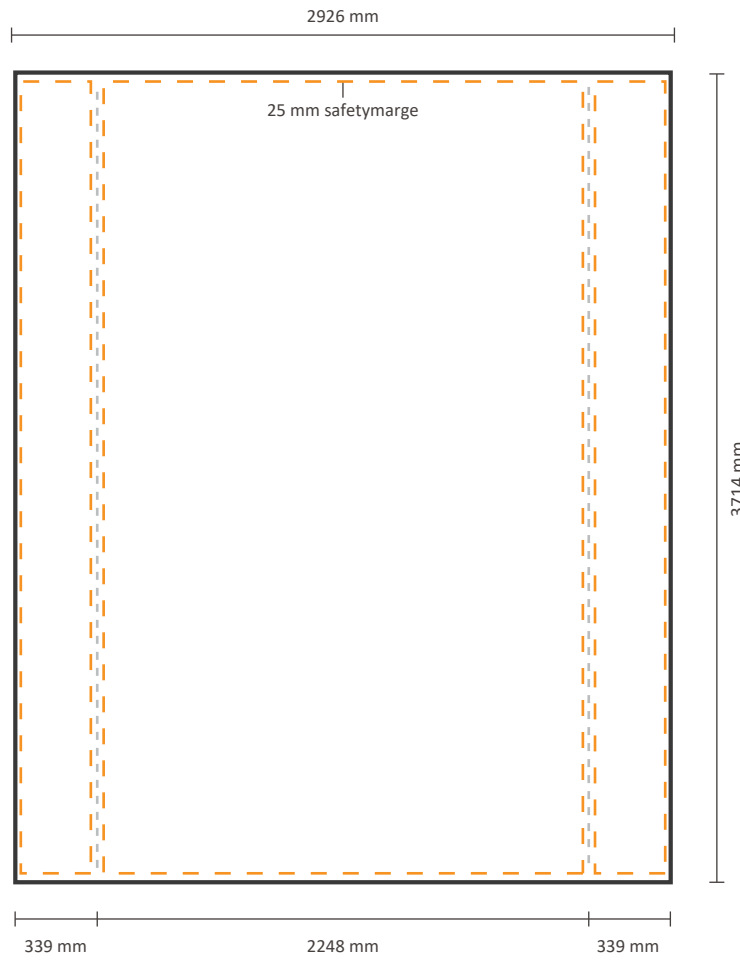

Frontside excluding sides: 4452 * 2980 mm (W/H)

Template for backside

Actual size of graphic: 4452 * 2980 mm (W/H)

Pop-Up Impress Straight 7x4 (IMPR74S)

Graphical specifications

Template for frontside and sides

Frontside including sides:	1454 * 3714 mm (W/H)	
Frontside excluding sides:	772 * 3714 mm (W/H)	

Template for backside

Actual size of graphic: 772 * 3714 mm (W/H)

Pop-Up Impress Straight 2x5 (IMPR25S)

Graphical specifications

Template for backside

Actual size of graphic: 1508 * 3714 mm (W/H)

Pop-Up Impress Straight 3x5 (IMPR35S)

Graphical specifications

Template for frontside and sides

Frontside graphic can be ordered either with or without sides.
See below for the possibilities.

Actual size of graphic:

Frontside including sides: 2926 * 3714 mm (W/H)

Frontside excluding sides: 2244 * 3714 mm (W/H)

Template for backside

Actual size of graphic: 2244 * 3714 mm (W/H)

Pop-Up Impress Straight 4x5 (IMPR45S)