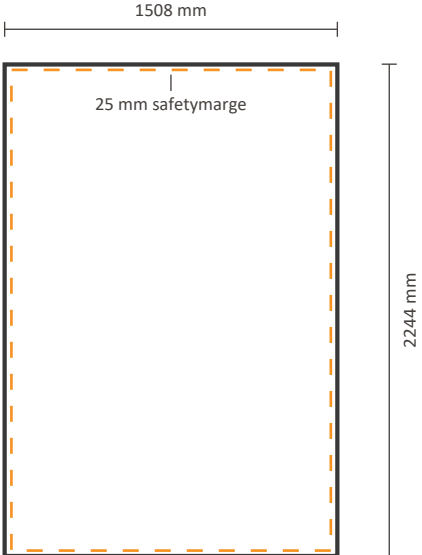

772 * 2244 mm (W/H)

Template for backside

Actual size of graphic:

772 * 2244 mm (W/H)

Pop-Up Impress Straight 2x3 (IMPR23S)

Graphical specifications

Template for frontside and sides

Frontside graphic can be ordered either with or without sides.
See below for the possibilities.

	Actual size of graphic:	
Frontside including sides:	2190 * 2244 mm (W/H)	
Frontside excluding sides:	1508 * 2244 mm (W/H)	

Template for backside

Actual size of graphic: 1508 * 2244 mm (W/H)

Pop-Up Impress Straight 3x3 (IMPR33S)

Actual size of graphic:

Frontside including sides:	3662 * 2244 mm (W/H)	
Frontside excluding sides:	2980 * 2244 mm (W/H)	

Template for backside

Actual size of graphic: 2980 * 2244 mm (W/H)

Pop-Up Impress Straight 5x3 (IMPR53S)

Frontside including sides:	1454 * 2980 mm (W/H)	
Frontside excluding sides:	772 * 2980 mm (W/H)	

Template for backside

Actual size of graphic: 772 * 2980 mm (W/H)

Pop-Up Impress Straight 2x4 (IMPR24S)

Graphical specifications