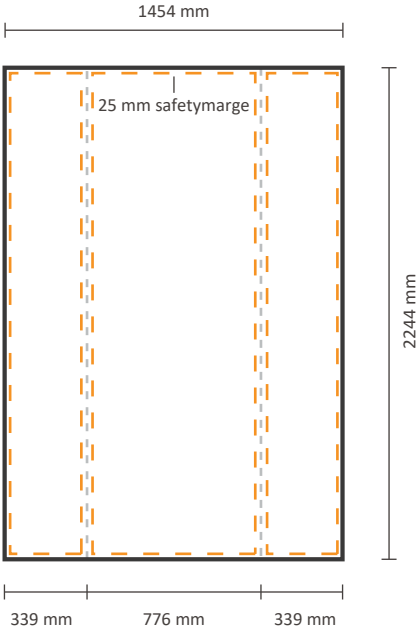

Template for frontside and sides

Frontside graphic can be ordered either with or without sides.
See below for the possibilities.

Actual size of graphic:

Frontside including sides:

1454 * 2244 mm (W/H)

Frontside excluding sides:

772 * 2244 mm (W/H)

Template for backside

Actual size of graphic:

772 * 2244 mm (W/H)

Pop-Up Impress Straight 2x3 (IMPR23S)

Graphical specifications

Template for frontside and sides

Frontside graphic can be ordered either with or without sides.
See below for the possibilities.

	Actual size of graphic:	
Frontside including sides:	2190 * 2244 mm (W/H)	
Frontside excluding sides:	1508 * 2244 mm (W/H)	

Template for backside

Actual size of graphic: 1508 * 2244 mm (W/H)

Pop-Up Impress Straight 3x3 (IMPR33S)

Frontside including sides:	1454 * 2980 mm (W/H)	
Frontside excluding sides:	772 * 2980 mm (W/H)	

Template for backside

Actual size of graphic: 772 * 2980 mm (W/H)

Pop-Up Impress Straight 2x4 (IMPR24S)

Graphical specifications