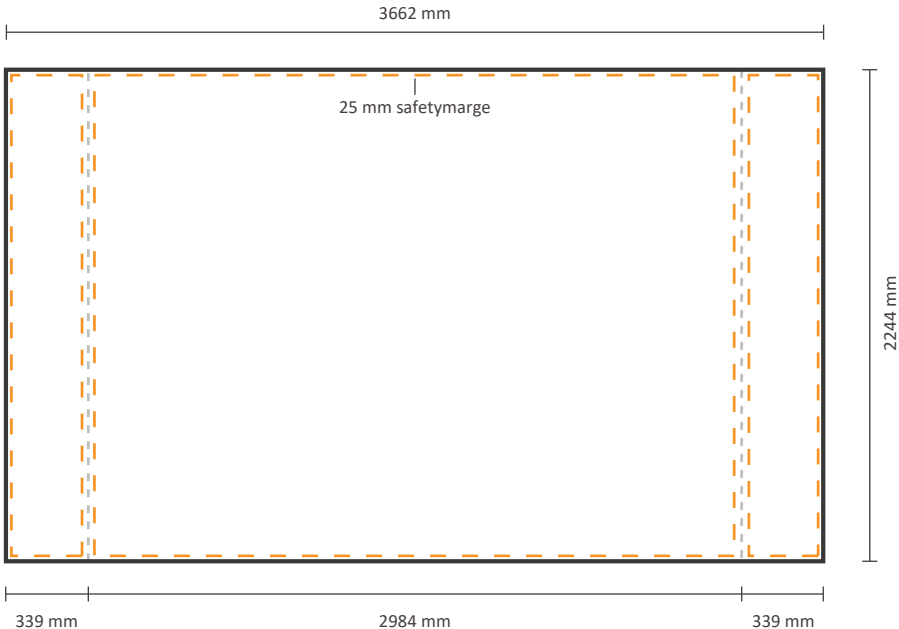

Template for backside

Actual size of graphic: 2244 * 2244 mm (W/H)

Pop-Up Impress Straight 4x3 (IMPR43S)

Graphical specifications

Template for frontside and sides

Frontside graphic can be ordered either with or without sides.
See below for the possibilities.

Actual size of graphic:

Frontside including sides:	3662 * 2244 mm (W/H)	
Frontside excluding sides:	2980 * 2244 mm (W/H)	

Template for backside

Actual size of graphic: 2980 * 2244 mm (W/H)

Pop-Up Impress Straight 5x3 (IMPR53S)

Frontside including sides:	1454 * 2980 mm (W/H)	
Frontside excluding sides:	772 * 2980 mm (W/H)	

Template for backside

Actual size of graphic: 772 * 2980 mm (W/H)

Pop-Up Impress Straight 2x4 (IMPR24S)

Graphical specifications