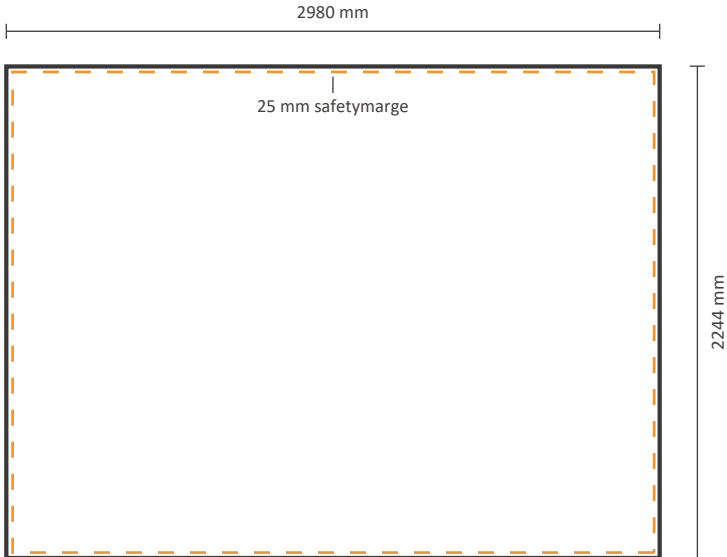

Graphical specifications

Template for frontside and sides

Frontside graphic can be ordered either with or without sides.
See below for the possibilities.

Actual size of graphic:

Frontside including sides:	2926 * 2244 mm (W/H)	
Frontside excluding sides:	2244 * 2244 mm (W/H)	

Template for backside

Actual size of graphic: 2244 * 2244 mm (W/H)

Pop-Up Impress Straight 4x3 (IMPR43S)

Graphical specifications

Template for frontside and sides

Frontside graphic can be ordered either with or without sides.
See below for the possibilities.

Actual size of graphic:

Frontside including sides:	3662 * 2244 mm (W/H)	
Frontside excluding sides:	2980 * 2244 mm (W/H)	

Template for backside

Actual size of graphic: 2980 * 2244 mm (W/H)

Pop-Up Impress Straight 5x3 (IMPR53S)

Frontside including sides:	1454 * 2980 mm (W/H)	
Frontside excluding sides:	772 * 2980 mm (W/H)	

Template for backside

Actual size of graphic: 772 * 2980 mm (W/H)

Pop-Up Impress Straight 2x4 (IMPR24S)

Graphical specifications