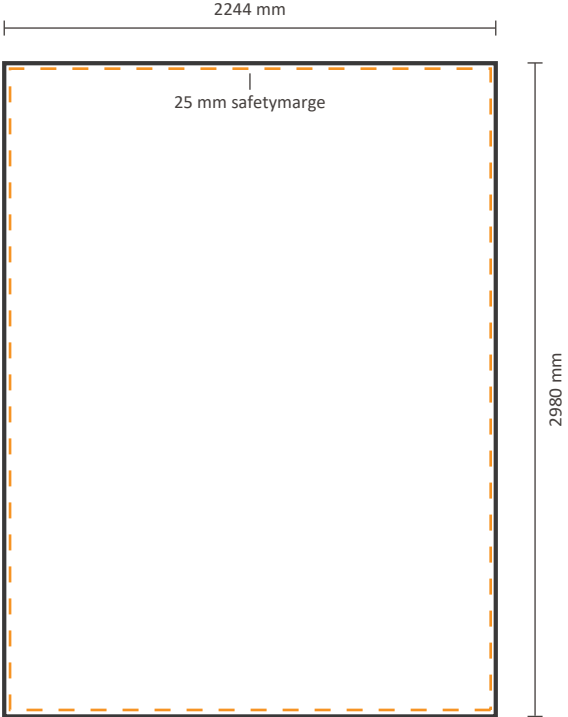

Frontside including sides:	1454 * 2980 mm (W/H)	
Frontside excluding sides:	772 * 2980 mm (W/H)	

Template for backside

Actual size of graphic: 772 * 2980 mm (W/H)

Pop-Up Impress Straight 2x4 (IMPR24S)

Graphical specifications

Template for backside

Actual size of graphic: 1508 * 2980 mm (W/H)

Pop-Up Impress Straight 3x4 (IMPR34S)

Graphical specifications

Template for frontside and sides

Frontside graphic can be ordered either with or without sides.
See below for the possibilities.

Actual size of graphic:

- Frontside including sides: 2926 * 2980 mm (W/H) 
- Frontside excluding sides: 2244 * 2980 mm (W/H) 

Template for backside

Actual size of graphic: 2244 * 2980 mm (W/H)

Pop-Up Impress Straight 4x4 (IMPR44S)

Frontside excluding sides: 4452 * 2980 mm (W/H)

Template for backside

Actual size of graphic: 4452 * 2980 mm (W/H)

Pop-Up Impress Straight 7x4 (IMPR74S)

Graphical specifications

Template for frontside and sides