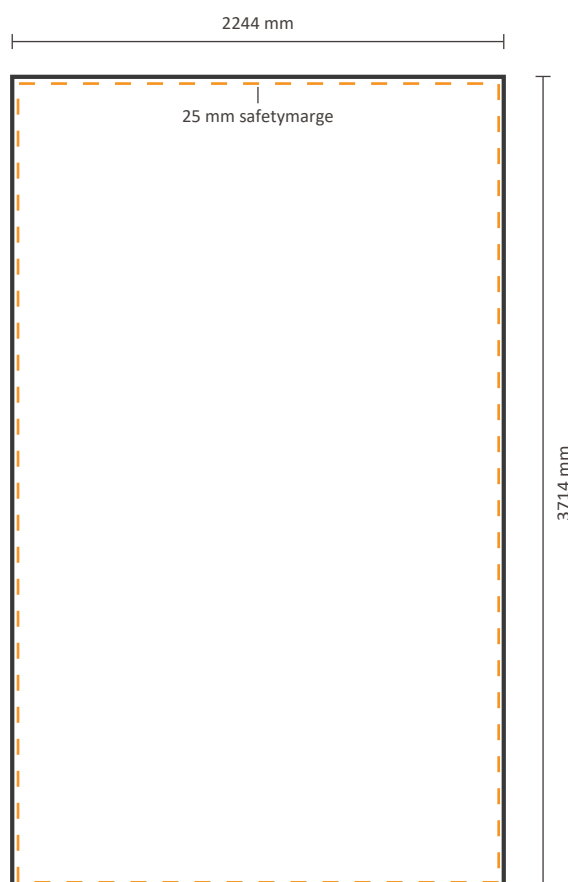

Frontside excluding sides: 4452 * 2980 mm (W/H)

Template for backside

Actual size of graphic: 4452 * 2980 mm (W/H)

Pop-Up Impress Straight 7x4 (IMPR74S)

Graphical specifications

Template for frontside and sides

Frontside including sides:	1454 * 3714 mm (W/H)	
Frontside excluding sides:	772 * 3714 mm (W/H)	

Template for backside

Actual size of graphic: 772 * 3714 mm (W/H)

Pop-Up Impress Straight 2x5 (IMPR25S)

Graphical specifications

Template for backside

Actual size of graphic: 1508 * 3714 mm (W/H)

Pop-Up Impress Straight 3x5 (IMPR35S)

Graphical specifications

Template for frontside and sides

Frontside graphic can be ordered either with or without sides.
See below for the possibilities.

Actual size of graphic:

Frontside including sides: 2926 * 3714 mm (W/H)

Frontside excluding sides: 2244 * 3714 mm (W/H)

Template for backside

Actual size of graphic: 2244 * 3714 mm (W/H)

Pop-Up Impress Straight 4x5 (IMPR45S)