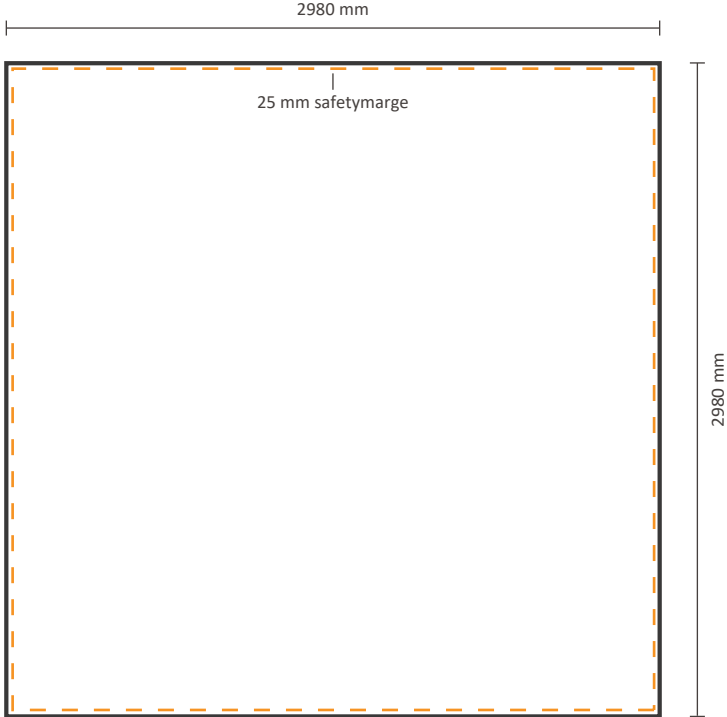

Frontside including sides:	1454 * 2980 mm (W/H)	
Frontside excluding sides:	772 * 2980 mm (W/H)	

Template for backside

Actual size of graphic: 772 * 2980 mm (W/H)

Pop-Up Impress Straight 2x4 (IMPR24S)

Graphical specifications

Actual size of graphic:

- Frontside including sides: 2926 * 2980 mm (W/H) 
- Frontside excluding sides: 2244 * 2980 mm (W/H) 

Template for backside

Actual size of graphic: 2244 * 2980 mm (W/H)

Pop-Up Impress Straight 4x4 (IMPR44S)

Template for backside

Actual size of graphic: 2980 * 2980 mm (W/H)

Pop-Up Impress Straight 5x4 (IMPR54S)

Graphical specifications

Template for frontside and sides

Frontside graphic can be ordered either with or without sides.
See below for the possibilities.

Frontside excluding sides: 4452 * 2980 mm (W/H)

Template for backside

Actual size of graphic: 4452 * 2980 mm (W/H)

Pop-Up Impress Straight 7x4 (IMPR74S)

Graphical specifications

Template for frontside and sides