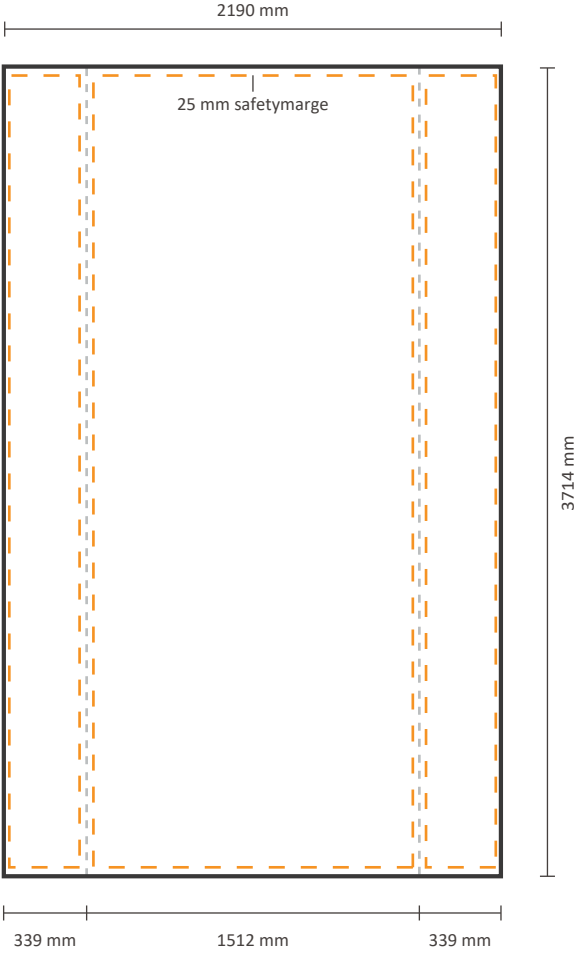

Frontside excluding sides: 4452 * 2980 mm (W/H)

Template for backside

Actual size of graphic: 4452 * 2980 mm (W/H)

Pop-Up Impress Straight 7x4 (IMPR74S)

Graphical specifications

Template for frontside and sides

Frontside including sides:	1454 * 3714 mm (W/H)	
Frontside excluding sides:	772 * 3714 mm (W/H)	

Template for backside

Actual size of graphic: 772 * 3714 mm (W/H)

Pop-Up Impress Straight 2x5 (IMPR25S)

Graphical specifications

Template for backside

Actual size of graphic: 1508 * 3714 mm (W/H)

Pop-Up Impress Straight 3x5 (IMPR35S)

Graphical specifications

Template for frontside and sides

Frontside graphic can be ordered either with or without sides.
See below for the possibilities.

Actual size of graphic:

Frontside including sides: 2926 * 3714 mm (W/H)

Frontside excluding sides: 2244 * 3714 mm (W/H)

Template for backside

Actual size of graphic: 2244 * 3714 mm (W/H)

Pop-Up Impress Straight 4x5 (IMPR45S)