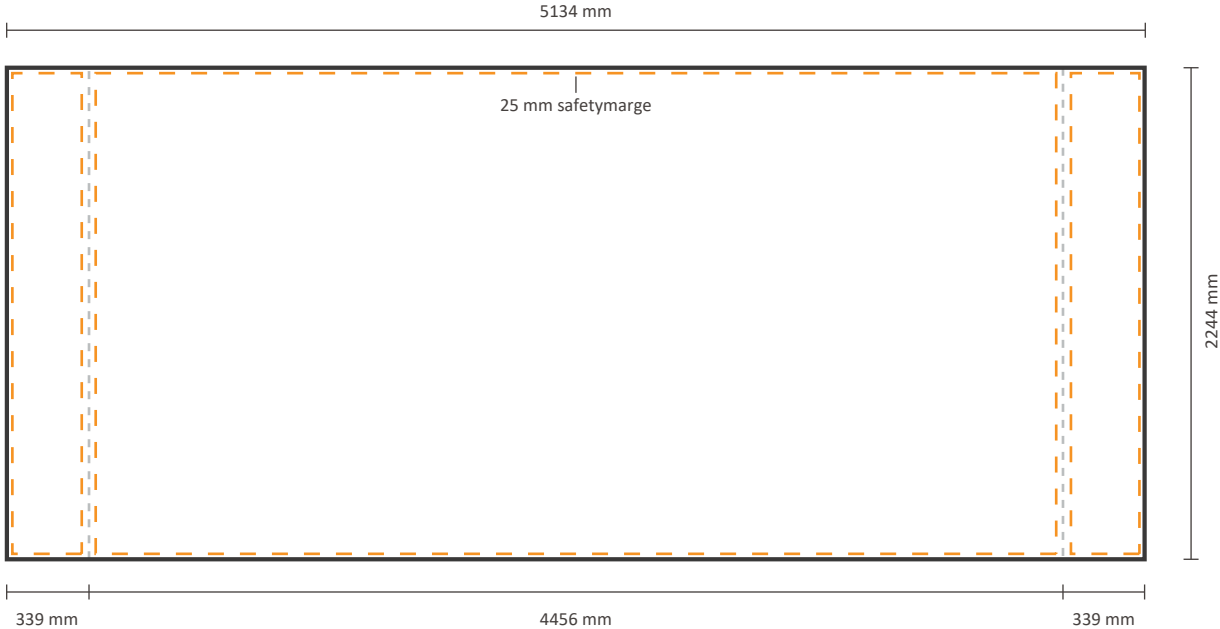

Actual size of graphic:

Frontside including sides:	3662 * 2244 mm (W/H)	
Frontside excluding sides:	2980 * 2244 mm (W/H)	

Template for backside

Actual size of graphic: 2980 * 2244 mm (W/H)

Pop-Up Impress Straight 5x3 (IMPR53S)

Template for backside

Actual size of graphic: 3714 * 2244 mm (W/H)

Pop-Up Impress Straight 6x3 (IMPR63S)

Graphical specifications

Template for frontside and sides

Frontside graphic can be ordered either with or without sides.
See below for the possibilities.

Actual size of graphic:

Frontside including sides:	5134 * 2244 mm (W/H)	
Frontside excluding sides:	4452 * 2244 mm (W/H)	

Template for backside

Actual size of graphic: 4452 * 2244 mm (W/H)

Pop-Up Impress Straight 7x3 (IMPR73S)

Frontside including sides:	1454 * 2980 mm (W/H)	
Frontside excluding sides:	772 * 2980 mm (W/H)	

Template for backside

Actual size of graphic: 772 * 2980 mm (W/H)

Pop-Up Impress Straight 2x4 (IMPR24S)

Graphical specifications