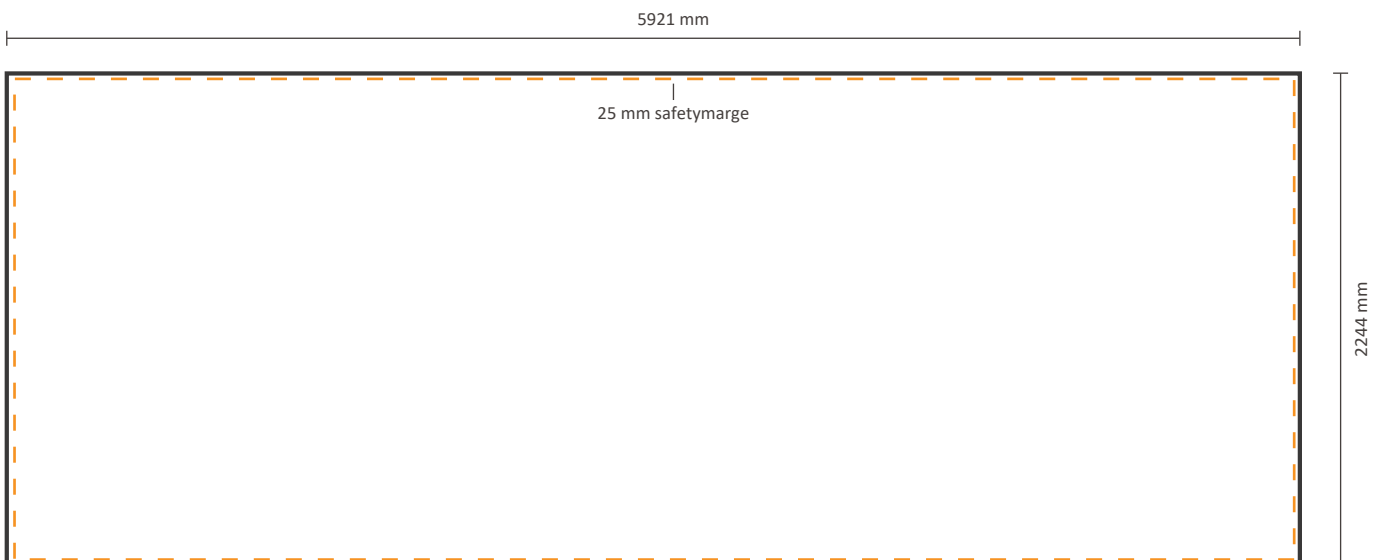

Dimensioning

- We always communicate in the sequence width first, then height (w x h).
- Files delivered in the correct ratio (b x h) will automatically be scaled to the requested format.
- Deviations in the ratio (w x h) up to 1.5% are automatically adjusted to the ordered size.
- If the deviation exceeds 1.5%, we will contact you.
- Image dimensions can deviate slightly due to stretch, shrinkage or the elastic properties of the material.

772 * 2244 mm (W/H)

Template for backside

Actual size of graphic:

772 * 2244 mm (W/H)

Pop-Up Impress Straight 2x3 (IMPR23S)

Graphical specifications

Template for frontside and sides

Frontside graphic can be ordered either with or without sides.
See below for the possibilities.

Actual size of graphic:

Frontside including sides:

6603 * 2244 mm (W/H)

Frontside excluding sides:

5921 * 2244 mm (W/H)

Template for backside

Actual size of graphic:

5921 * 2244 mm (W/H)

Frontside including sides:	1454 * 2980 mm (W/H)	
Frontside excluding sides:	772 * 2980 mm (W/H)	

Template for backside

Actual size of graphic: 772 * 2980 mm (W/H)

Pop-Up Impress Straight 2x4 (IMPR24S)

Graphical specifications