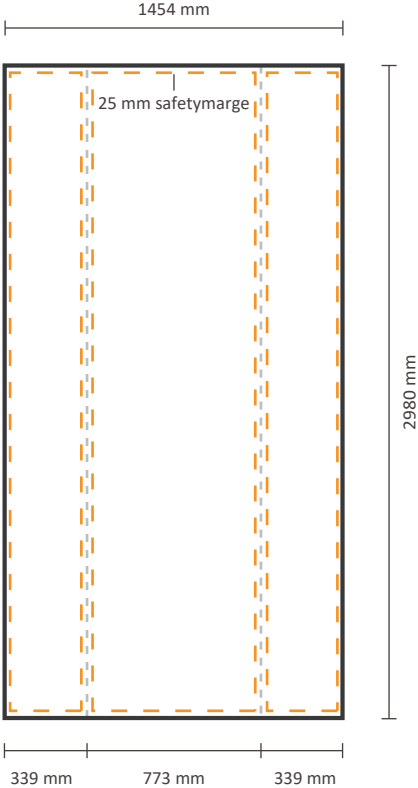

Actual size of graphic:

Frontside including sides:

6603 * 2244 mm (W/H)

Frontside excluding sides:

5921 * 2244 mm (W/H)

Template for backside

Actual size of graphic:

5921 * 2244 mm (W/H)

Pop-Up Impress Straight 1x4 (IMPR14S)

Graphical specifications

Template for frontside and sides

Frontside graphic can be ordered either with or without sides.
See below for the possibilities.

Actual size of graphic:

Frontside including sides:	1454 * 2980 mm (W/H)	
Frontside excluding sides:	772 * 2980 mm (W/H)	

Template for backside

Actual size of graphic: 772 * 2980 mm (W/H)

Pop-Up Impress Straight 2x4 (IMPR24S)

Graphical specifications

Actual size of graphic:

- Frontside including sides: 2926 * 2980 mm (W/H) 
- Frontside excluding sides: 2244 * 2980 mm (W/H) 

Template for backside

Actual size of graphic: 2244 * 2980 mm (W/H)

Pop-Up Impress Straight 4x4 (IMPR44S)