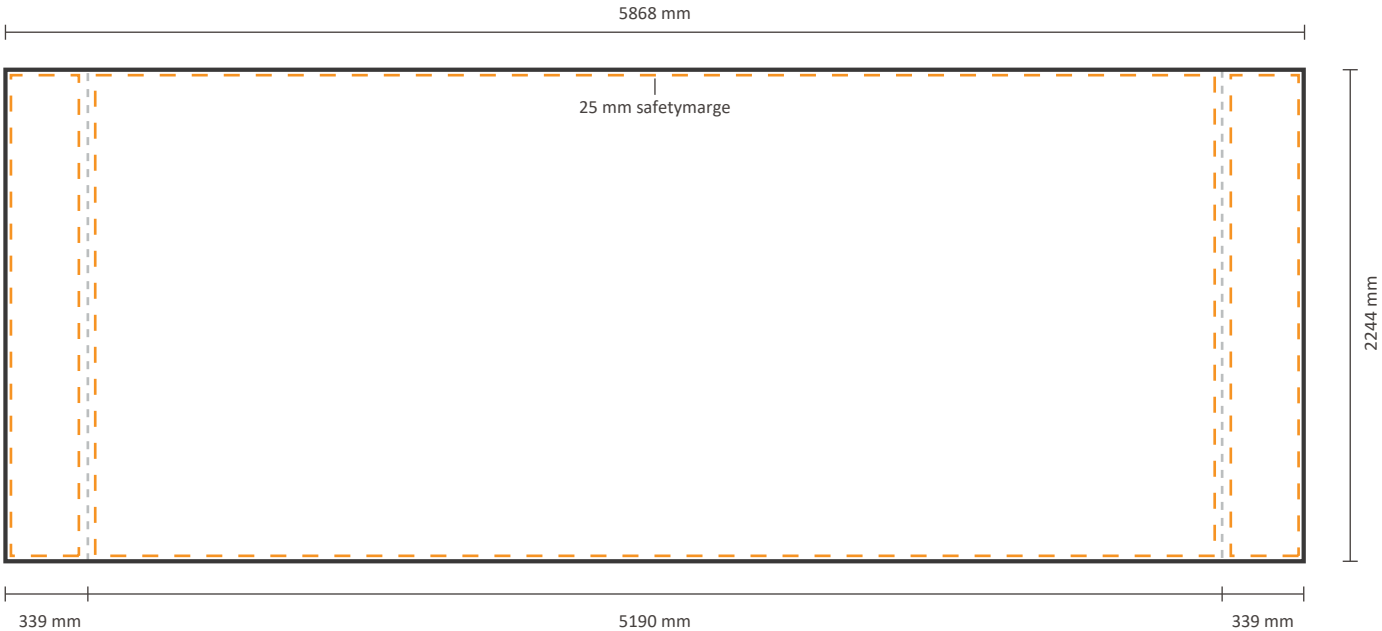

Actual size of graphic:

Frontside including sides:	5134 * 2244 mm (W/H)	
Frontside excluding sides:	4452 * 2244 mm (W/H)	

Template for backside

Actual size of graphic: 4452 * 2244 mm (W/H)

Pop-Up Impress Straight 7x3 (IMPR73S)

Graphical specifications

Template for frontside and sides

Frontside graphic can be ordered either with or without sides.
See below for the possibilities.

Actual size of graphic:

Frontside including sides:	5868 * 2244 mm (W/H)	
Frontside excluding sides:	5186 * 2244 mm (W/H)	

Frontside including sides:	1454 * 2980 mm (W/H)	
Frontside excluding sides:	772 * 2980 mm (W/H)	

Template for backside

Actual size of graphic: 772 * 2980 mm (W/H)

Pop-Up Impress Straight 2x4 (IMPR24S)

Graphical specifications

Frontside excluding sides: 4452 * 2980 mm (W/H)

Template for backside

Actual size of graphic: 4452 * 2980 mm (W/H)

Pop-Up Impress Straight 7x4 (IMPR74S)

Graphical specifications

Template for frontside and sides