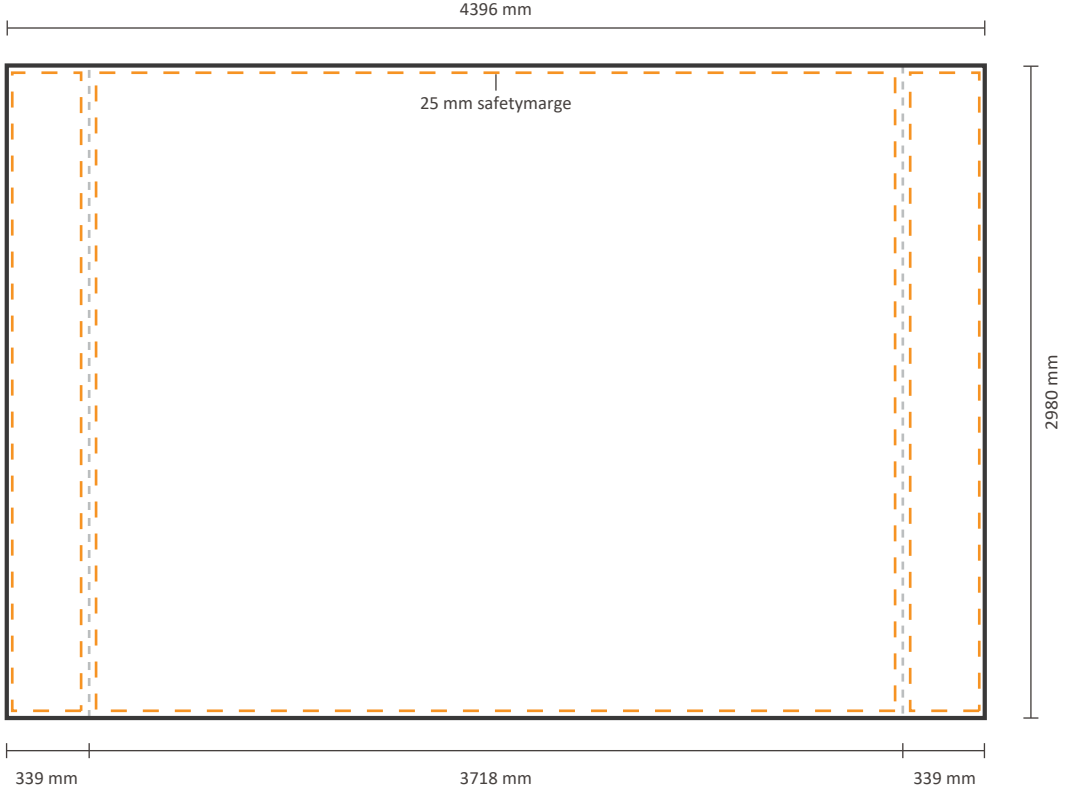

Frontside including sides:	1454 * 2980 mm (W/H)	
Frontside excluding sides:	772 * 2980 mm (W/H)	

Template for backside

Actual size of graphic: 772 * 2980 mm (W/H)

Pop-Up Impress Straight 2x4 (IMPR24S)

Graphical specifications

Template for backside

Actual size of graphic: 2980 * 2980 mm (W/H)

Pop-Up Impress Straight 5x4 (IMPR54S)

Graphical specifications

Template for frontside and sides

Frontside graphic can be ordered either with or without sides.
See below for the possibilities.

Actual size of graphic:

- Frontside including sides: 4396 * 2980 mm (W/H) 
- Frontside excluding sides: 3714 * 2980 mm (W/H) 

Template for backside

Actual size of graphic: 3714 * 2980 mm (W/H)

Pop-Up Impress Straight 6x4 (IMPR64S)

Frontside excluding sides: 4452 * 2980 mm (W/H)

Template for backside

Actual size of graphic: 4452 * 2980 mm (W/H)

Pop-Up Impress Straight 7x4 (IMPR74S)

Graphical specifications

Template for frontside and sides