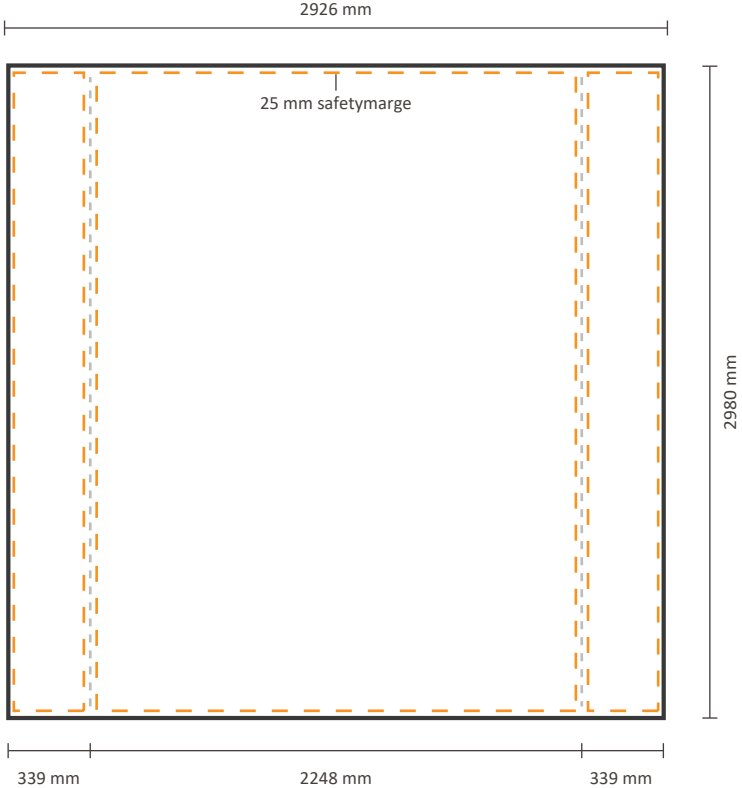

Frontside including sides:	1454 * 2980 mm (W/H)	
Frontside excluding sides:	772 * 2980 mm (W/H)	

Template for backside

Actual size of graphic: 772 * 2980 mm (W/H)

Pop-Up Impress Straight 2x4 (IMPR24S)

Graphical specifications

Template for backside

Actual size of graphic: 1508 * 2980 mm (W/H)

Pop-Up Impress Straight 3x4 (IMPR34S)

Graphical specifications

Template for frontside and sides

Frontside graphic can be ordered either with or without sides.
See below for the possibilities.

Actual size of graphic:

- Frontside including sides: 2926 * 2980 mm (W/H) 
- Frontside excluding sides: 2244 * 2980 mm (W/H) 

Template for backside

Actual size of graphic: 2244 * 2980 mm (W/H)

Pop-Up Impress Straight 4x4 (IMPR44S)

Frontside excluding sides: 4452 * 2980 mm (W/H)

Template for backside

Actual size of graphic: 4452 * 2980 mm (W/H)

Pop-Up Impress Straight 7x4 (IMPR74S)

Graphical specifications

Template for frontside and sides