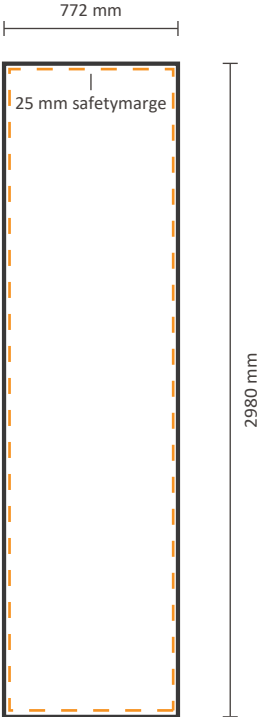

Actual size of graphic:

Frontside including sides:	3662 * 2244 mm (W/H)	
Frontside excluding sides:	2980 * 2244 mm (W/H)	

Template for backside

Actual size of graphic: 2980 * 2244 mm (W/H)

Pop-Up Impress Straight 5x3 (IMPR53S)

Actual size of graphic:

Frontside including sides:	5134 * 2244 mm (W/H)	
Frontside excluding sides:	4452 * 2244 mm (W/H)	

Template for backside

Actual size of graphic: 4452 * 2244 mm (W/H)

Pop-Up Impress Straight 7x3 (IMPR73S)

Actual size of graphic:

Frontside including sides:

6603 * 2244 mm (W/H)

Frontside excluding sides:

5921 * 2244 mm (W/H)

Template for backside

Actual size of graphic:

5921 * 2244 mm (W/H)

Frontside including sides:	1454 * 2980 mm (W/H)	
Frontside excluding sides:	772 * 2980 mm (W/H)	

Template for backside

Actual size of graphic: 772 * 2980 mm (W/H)

Pop-Up Impress Straight 2x4 (IMPR24S)

Graphical specifications