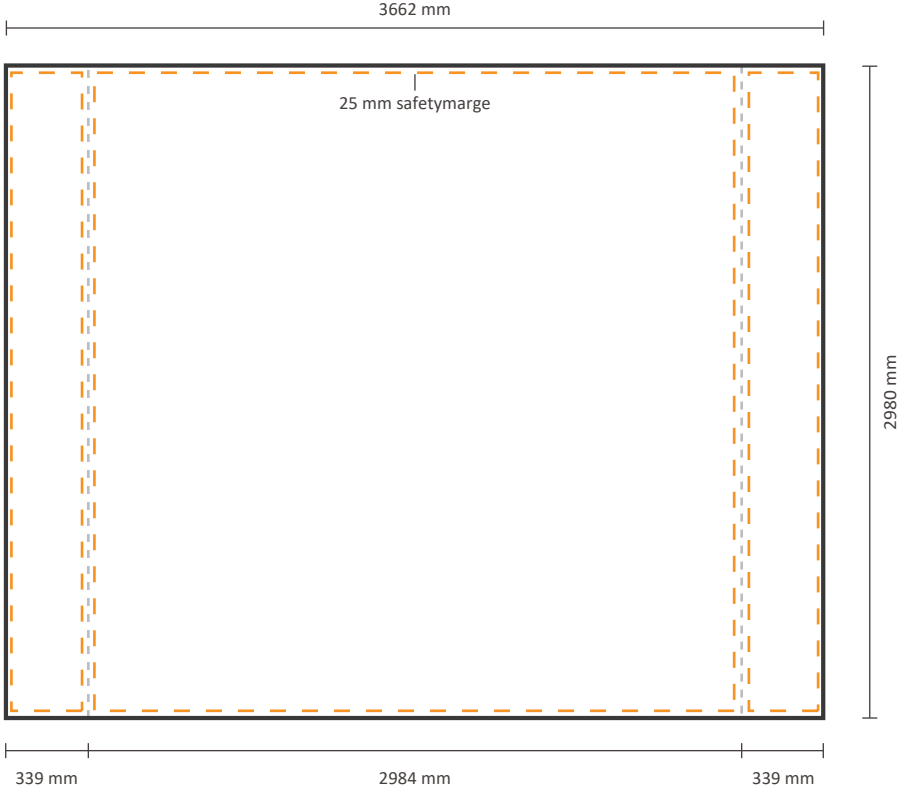

Frontside including sides:	1454 * 2980 mm (W/H)	
Frontside excluding sides:	772 * 2980 mm (W/H)	

Template for backside

Actual size of graphic: 772 * 2980 mm (W/H)

Pop-Up Impress Straight 2x4 (IMPR24S)

Graphical specifications

Actual size of graphic:

- Frontside including sides: 2926 * 2980 mm (W/H) 
- Frontside excluding sides: 2244 * 2980 mm (W/H) 

Template for backside

Actual size of graphic: 2244 * 2980 mm (W/H)

Pop-Up Impress Straight 4x4 (IMPR44S)

Template for backside

Actual size of graphic: 2980 * 2980 mm (W/H)

Pop-Up Impress Straight 5x4 (IMPR54S)

Graphical specifications

Template for frontside and sides

Frontside graphic can be ordered either with or without sides.
See below for the possibilities.

Frontside excluding sides: 4452 * 2980 mm (W/H)

Template for backside

Actual size of graphic: 4452 * 2980 mm (W/H)

Pop-Up Impress Straight 7x4 (IMPR74S)

Graphical specifications

Template for frontside and sides