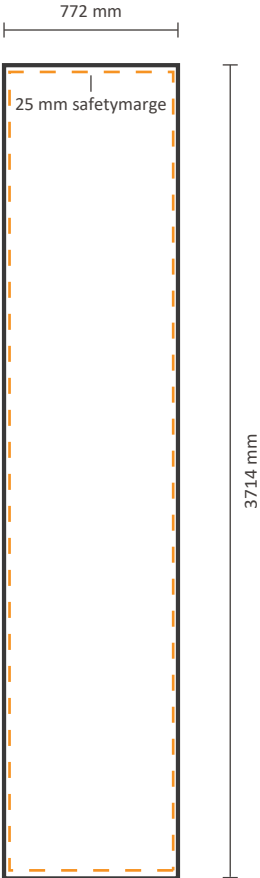

Frontside including sides:	1454 * 2980 mm (W/H)	
Frontside excluding sides:	772 * 2980 mm (W/H)	

Template for backside

Actual size of graphic: 772 * 2980 mm (W/H)

Pop-Up Impress Straight 2x4 (IMPR24S)

Graphical specifications

Frontside excluding sides: 4452 * 2980 mm (W/H)

Template for backside

Actual size of graphic: 4452 * 2980 mm (W/H)

Pop-Up Impress Straight 7x4 (IMPR74S)

Graphical specifications

Template for frontside and sides

Actual size of graphic:

Frontside including sides:

6603 * 2980 mm (W/H)

Frontside excluding sides:

5921 * 2980 mm (W/H)

Template for backside

Actual size of graphic:

5921 * 2980 mm (W/H)

Frontside including sides:	1454 * 3714 mm (W/H)	
Frontside excluding sides:	772 * 3714 mm (W/H)	

Template for backside

Actual size of graphic: 772 * 3714 mm (W/H)

Pop-Up Impress Straight 2x5 (IMPR25S)

Graphical specifications