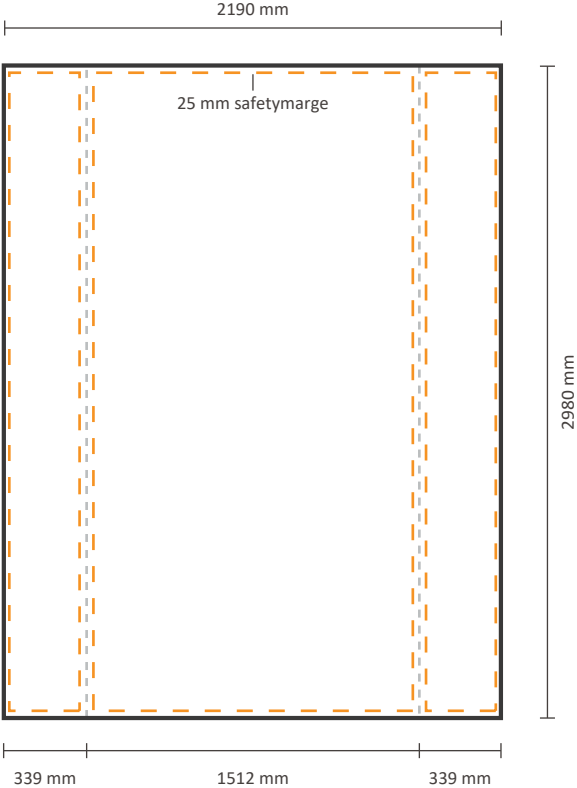

Pop-Up Impress Straight 2x4 (IMPR24S)

Graphical specifications

Template for frontside and sides

Frontside graphic can be ordered either with or without sides.
See below for the possibilities.

Actual size of graphic:

- Frontside including sides: 2190 * 2980 mm (W/H)
- Frontside excluding sides: 1508 * 2980 mm (W/H)