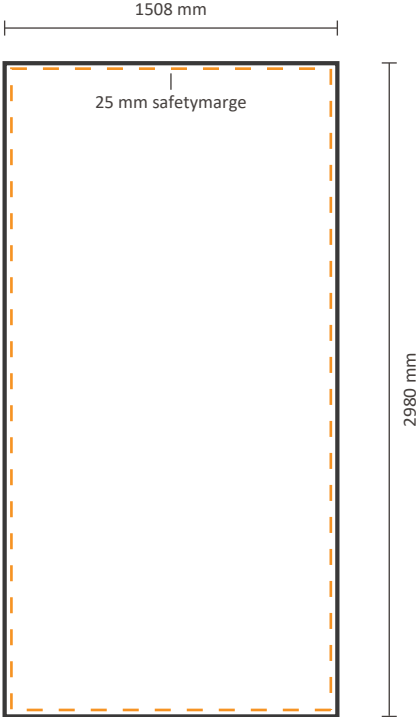

Template for backside

Actual size of graphic: 1508 * 2980 mm (W/H)