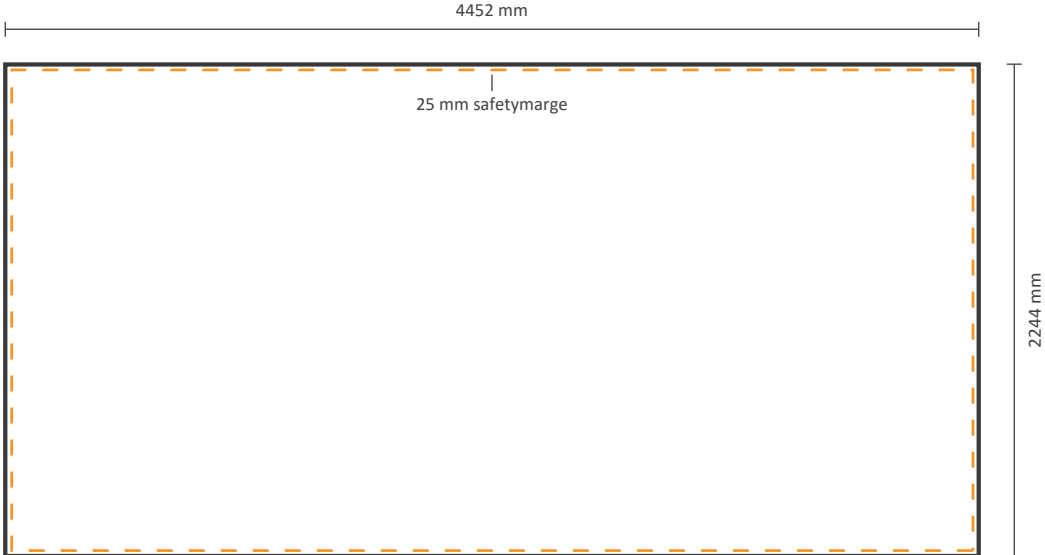

Actual size of graphic:

Frontside including sides:	3662 * 2244 mm (W/H)	
Frontside excluding sides:	2980 * 2244 mm (W/H)	

Template for backside

Actual size of graphic: 2980 * 2244 mm (W/H)

Pop-Up Impress Straight 5x3 (IMPR53S)

Template for backside

Actual size of graphic: 3714 * 2244 mm (W/H)

Pop-Up Impress Straight 6x3 (IMPR63S)

Graphical specifications

Template for frontside and sides

Frontside graphic can be ordered either with or without sides.
See below for the possibilities.

Actual size of graphic:

Frontside including sides:	5134 * 2244 mm (W/H)	
Frontside excluding sides:	4452 * 2244 mm (W/H)	

Template for backside

Actual size of graphic: 4452 * 2244 mm (W/H)

Pop-Up Impress Straight 7x3 (IMPR73S)

Frontside including sides:	1454 * 2980 mm (W/H)	
Frontside excluding sides:	772 * 2980 mm (W/H)	

Template for backside

Actual size of graphic: 772 * 2980 mm (W/H)

Pop-Up Impress Straight 2x4 (IMPR24S)

Graphical specifications