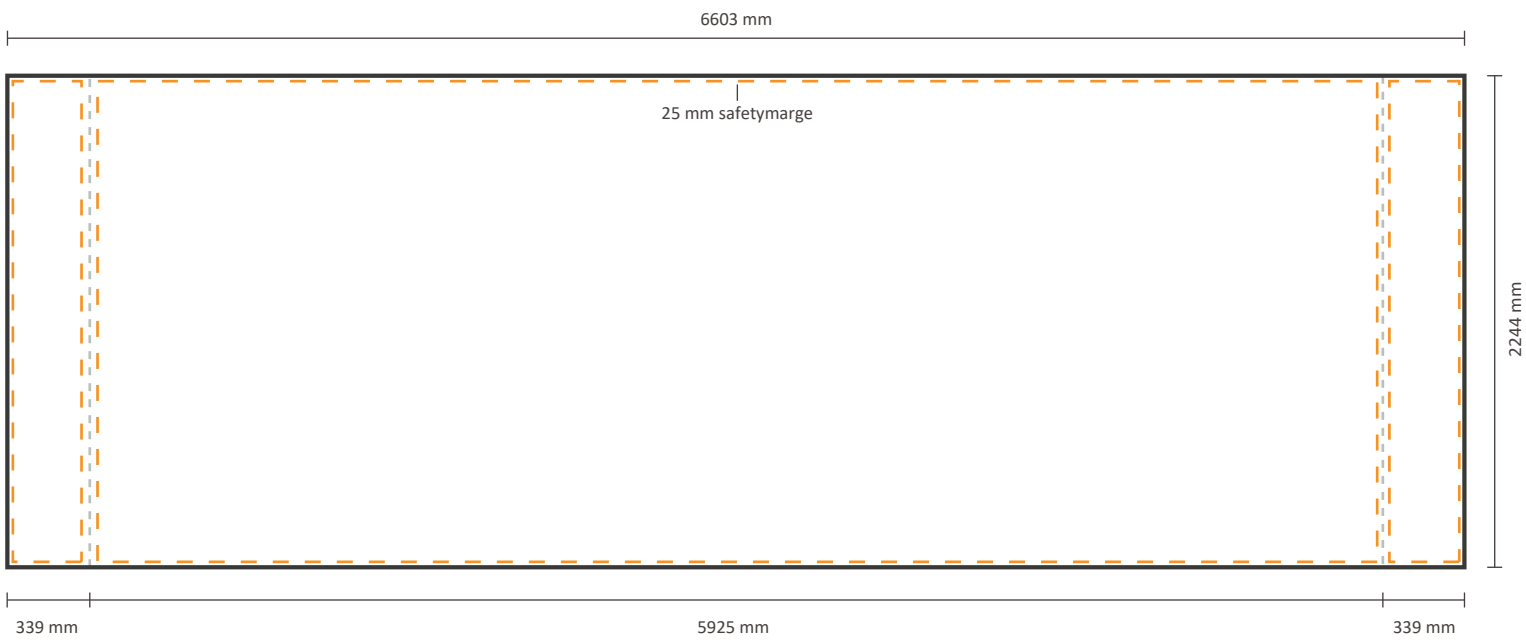

772 * 2244 mm (W/H)

Template for backside

Actual size of graphic:

772 * 2244 mm (W/H)

Pop-Up Impress Straight 2x3 (IMPR23S)

Graphical specifications

Template for frontside and sides

Frontside graphic can be ordered either with or without sides.
See below for the possibilities.

Actual size of graphic:

Frontside including sides:

6603 * 2244 mm (W/H)

Frontside excluding sides:

5921 * 2244 mm (W/H)

Template for backside

Actual size of graphic:

5921 * 2244 mm (W/H)

Frontside including sides:	1454 * 2980 mm (W/H)	
Frontside excluding sides:	772 * 2980 mm (W/H)	

Template for backside

Actual size of graphic: 772 * 2980 mm (W/H)

Pop-Up Impress Straight 2x4 (IMPR24S)

Graphical specifications

Frontside excluding sides: 4452 * 2980 mm (W/H)

Template for backside

Actual size of graphic: 4452 * 2980 mm (W/H)

Pop-Up Impress Straight 7x4 (IMPR74S)

Graphical specifications

Template for frontside and sides