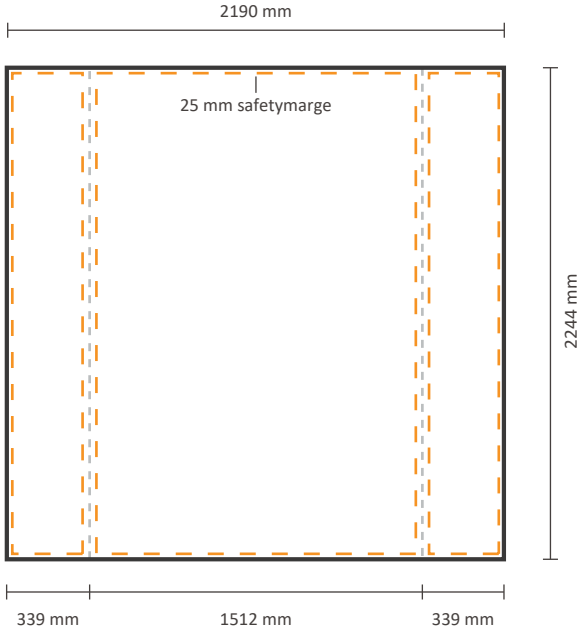

Dimensioning

- We always communicate in the sequence width first, then height (w x h).
- Files delivered in the correct ratio (b x h) will automatically be scaled to the requested format.
- Deviations in the ratio (w x h) up to 1.5% are automatically adjusted to the ordered size.
- If the deviation exceeds 1.5%, we will contact you.
- Image dimensions can deviate slightly due to stretch, shrinkage or the elastic properties of the material.

772 * 2244 mm (W/H)

Template for backside

Actual size of graphic:

772 * 2244 mm (W/H)

Pop-Up Impress Straight 2x3 (IMPR23S)

Graphical specifications

Template for frontside and sides

Frontside graphic can be ordered either with or without sides.
See below for the possibilities.

	Actual size of graphic:	
Frontside including sides:	2190 * 2244 mm (W/H)	
Frontside excluding sides:	1508 * 2244 mm (W/H)	

Template for backside

Actual size of graphic: 1508 * 2244 mm (W/H)

Pop-Up Impress Straight 3x3 (IMPR33S)

Actual size of graphic:

Frontside including sides:	3662 * 2244 mm (W/H)	
Frontside excluding sides:	2980 * 2244 mm (W/H)	

Template for backside

Actual size of graphic: 2980 * 2244 mm (W/H)

Pop-Up Impress Straight 5x3 (IMPR53S)