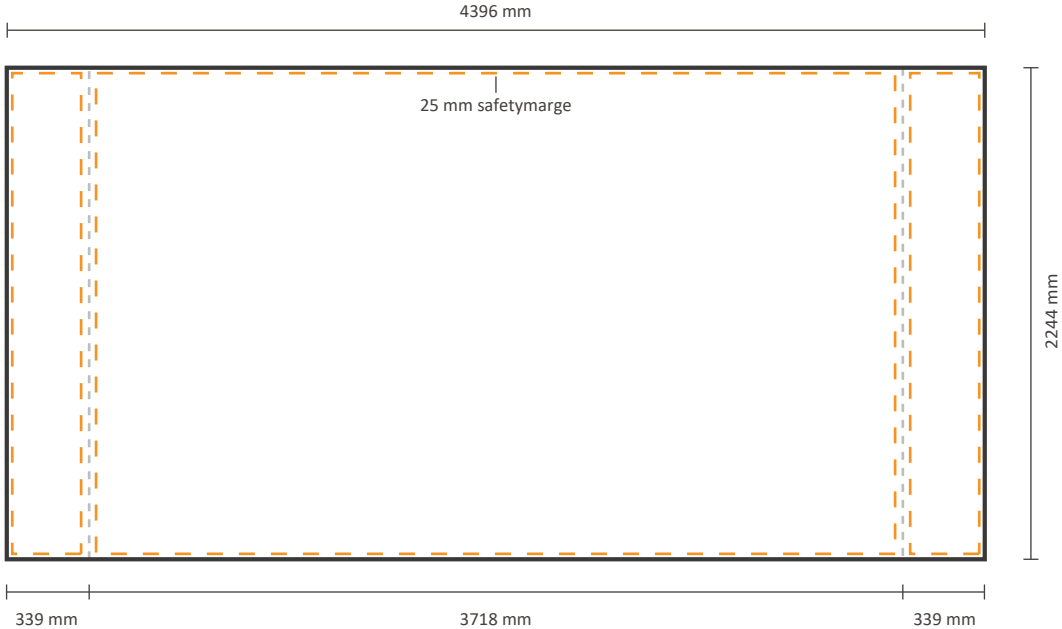

Actual size of graphic:

Frontside including sides:	3662 * 2244 mm (W/H)	
Frontside excluding sides:	2980 * 2244 mm (W/H)	

Template for backside

Actual size of graphic: 2980 * 2244 mm (W/H)

Pop-Up Impress Straight 5x3 (IMPR53S)

Graphical specifications

Template for frontside and sides

Frontside graphic can be ordered either with or without sides.
See below for the possibilities.

Actual size of graphic:

- Frontside including sides: 4396 * 2244 mm (W/H) 
- Frontside excluding sides: 3714 * 2244 mm (W/H) 

Actual size of graphic:

Frontside including sides:	5134 * 2244 mm (W/H)	
Frontside excluding sides:	4452 * 2244 mm (W/H)	

Template for backside

Actual size of graphic: 4452 * 2244 mm (W/H)

Pop-Up Impress Straight 7x3 (IMPR73S)

Frontside including sides:	1454 * 2980 mm (W/H)	
Frontside excluding sides:	772 * 2980 mm (W/H)	

Template for backside

Actual size of graphic: 772 * 2980 mm (W/H)

Pop-Up Impress Straight 2x4 (IMPR24S)

Graphical specifications