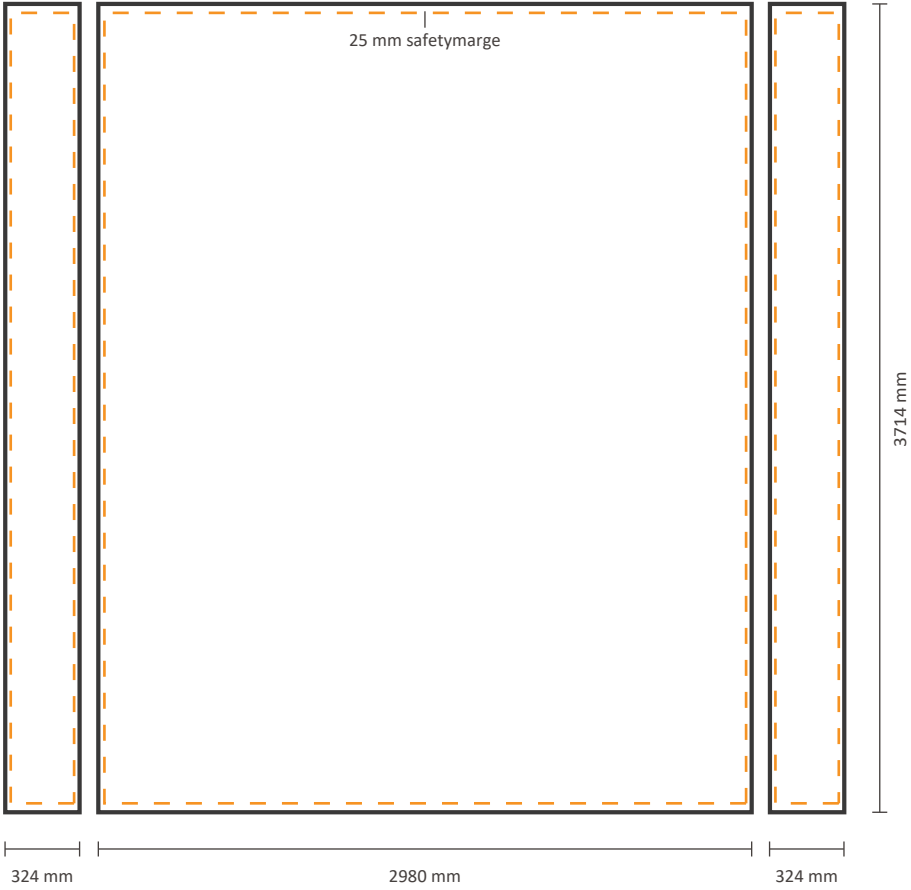

Frontside including sides:	1454 * 3714 mm (W/H)	
Frontside excluding sides:	772 * 3714 mm (W/H)	

Template for backside

Actual size of graphic: 772 * 3714 mm (W/H)

Pop-Up Impress Straight 2x5 (IMPR25S)

Graphical specifications

Actual size of graphic:

Frontside including sides: 2926 * 3714 mm (W/H)

Frontside excluding sides: 2244 * 3714 mm (W/H)

Template for backside

Actual size of graphic: 2244 * 3714 mm (W/H)

Pop-Up Impress Straight 4x5 (IMPR45S)

Graphical specifications

Template for frontside and sides

Front and sides of graphic can only be ordered separated from each other.

Actual size of graphic:

Frontside:

2980 * 3714 mm (W/H)

Left and / or right side:

324 * 3714 mm (W/H)

Template for backside

Actual size of graphic:

2980 * 3714 mm (W/H)