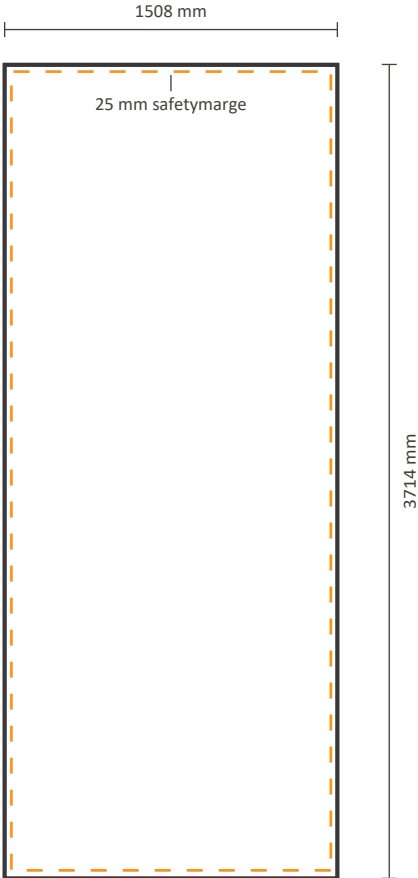

Template for backside

Actual size of graphic: 1508 * 3714 mm (W/H)